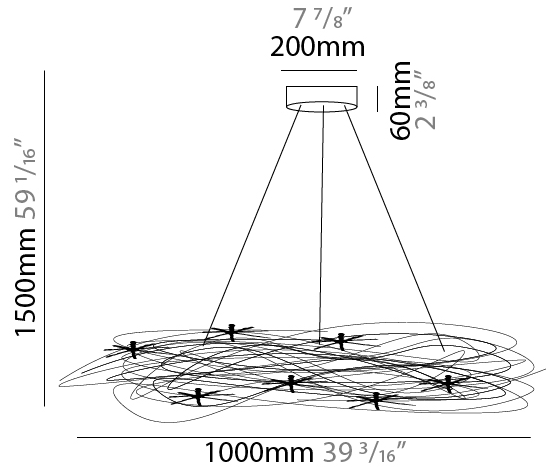

CONFUSIONE SUSPENSION

D131272

base number

1. To build a product code in our configurator select the specify button on the base model # product page
2. To build a manual product code on this datasheet choose from the options listed below in blue font and add the suffix to the base model #

GENERAL

Series: Confusione
Brand: Knikerboker
Division: Design
Mounting Type: Suspension
Mounting Location: Ceiling
Subcategory: Ambient

PHYSICAL

Shape: Round
Diameter (mm): 1000
Diameter (in): 39 3/8
Extension (mm): 2000
Extension (in): 78 3/4
Light Distribution: Direct / Indirect
Fixture Finish: ANA
Fixture Material: Anodized Aluminum
Cable Details: Silicon Cable 2000mm / 78 3/4

ELECTRICAL

Number of Lamps: 25
Lamp Type: LED
Input Wattage (W): 30
Bulb Included: Bulb Included
Total Output Wattage (W): 25
Max. Wattage Per Lamp (W): 1
Lamp Base: G4
Dimming: 0-10V Dimming / Phase Dimming (120Vac Only)
Driver Included: Yes
Driver Location: Integrated
Driver Type: Constant Voltage - Universal
Driver Class: Class 2
Input Voltage (V): 120 - 277
Output Voltage (V): 12
Lamp Voltage (V): 12
Upon Request: (Not included - see components) Remote: 0-10Vdc dimming / Phase dimming @120Vac only / (Included) Integral Non-dimming 277Vac

LED

Color Temperature (°K): 3000
Max. Delivered Lumen (lm): 2000
CRI: >80 CRI

OPTICAL

RATINGS AND CERTIFICATIONS

Certified By: CSA Certified to UL and CSA Standards
IP rating: IP20