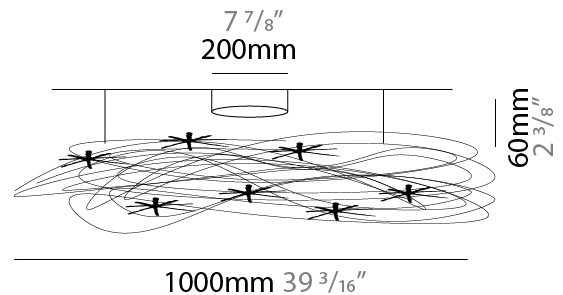

PROJECT
TYPE
SPECIFIER
QUANTITY
DATE

CONFUSIONE SURFACE

D132002

base number

1. To build a product code in our configurator select the specify button on the base model # product page
2. To build a manual product code on this datasheet choose from the options listed below in blue font and add the suffix to the base model #

GENERAL

Series: Confusione
Brand: Knikerboker
Division: Design
Mounting Type: Surface
Mounting Location: Ceiling
Subcategory: Ambient

PHYSICAL

Shape: Round
Diameter (mm): 1000
Diameter (in): 39 ³/₈
Light Distribution: Direct / Indirect
Fixture Finish: ANA
Fixture Material: Aluminum

ELECTRICAL

Number of Lamps: 15
Lamp Type: LED
Input Wattage (W): 18
Bulb Included: Bulb Included
Total Output Wattage (W): 15
Max. Wattage Per Lamp (W): 1
Lamp Base: G4
Dimming: 0-10V Dimming / Phase Dimming (120Vac Only)
Driver Included: Yes
Driver Location: Integrated
Driver Type: Constant Voltage - Universal
Driver Class: Class 2
Input Voltage (V): 120 - 277
Output Voltage (V): 12
Upon Request: (Not included - see components) Remote: 0-10Vdc dimming / Phase dimming @120Vac only / (Included) Integral: Non-dimming 277Vac

LED

Number of LEDs: 15
Color Temperature (°K): 3000
Max. Delivered Lumen (lm): 1200
CRI: >80 CRI

OPTICAL

RATINGS AND CERTIFICATIONS

Certified By: CSA Certified to UL and CSA Standards
IP rating: IP20